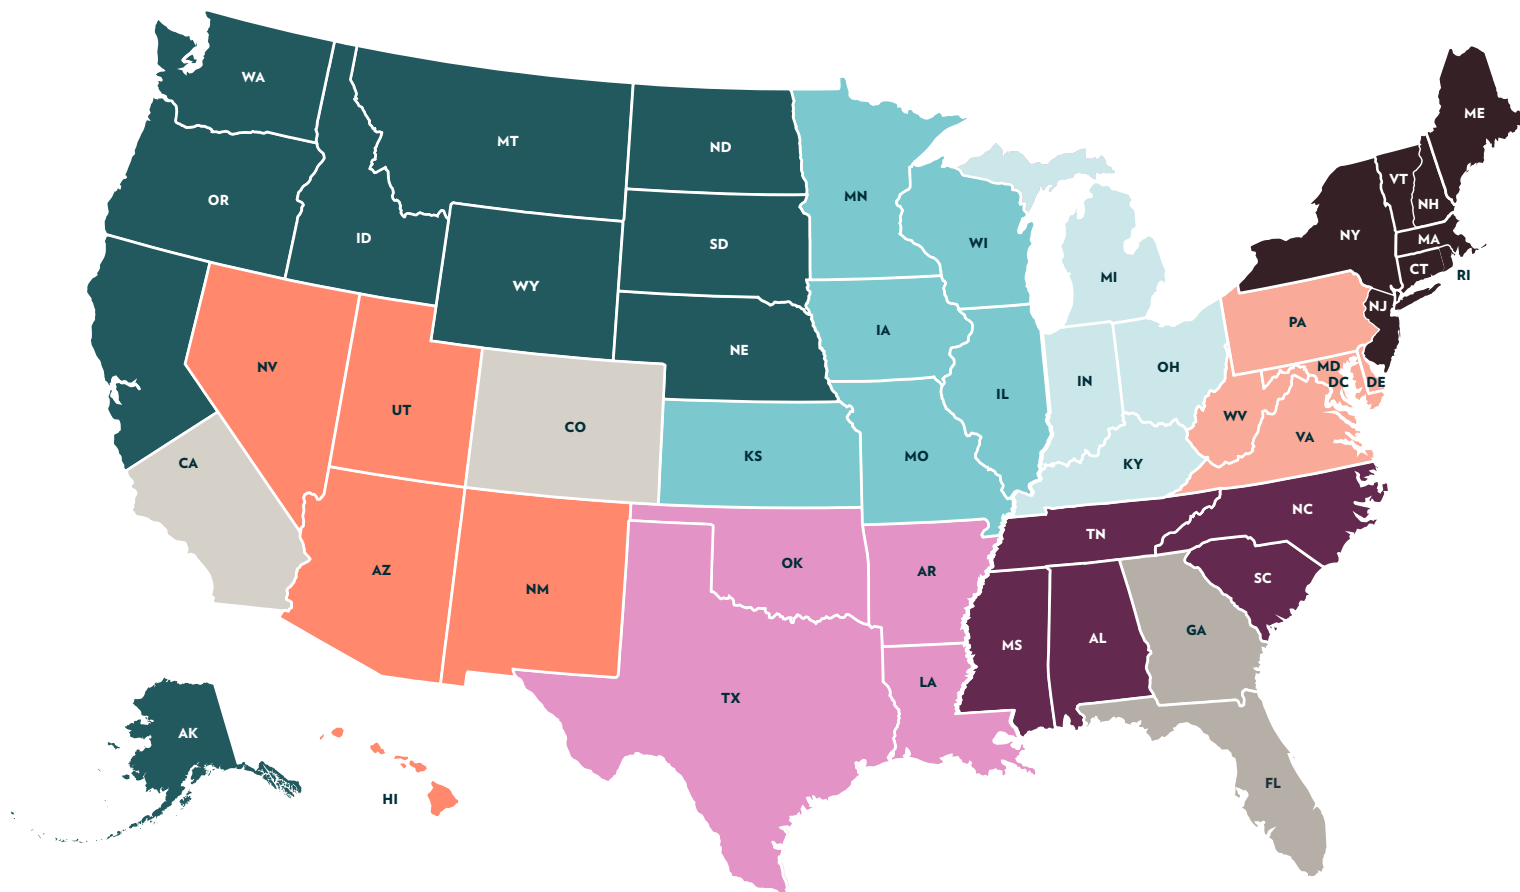

Sales Map

EXTERNAL SALES
CONSULTANT

INTERNAL SALES
CONSULTANT

EXTERNAL SALES
CONSULTANT

INTERNAL SALES
CONSULTANT

TREVOR TERRELL

SVP, Head of Distribution
630-480-6367
tterrell@innovatoretf.com

TREY MARTIN