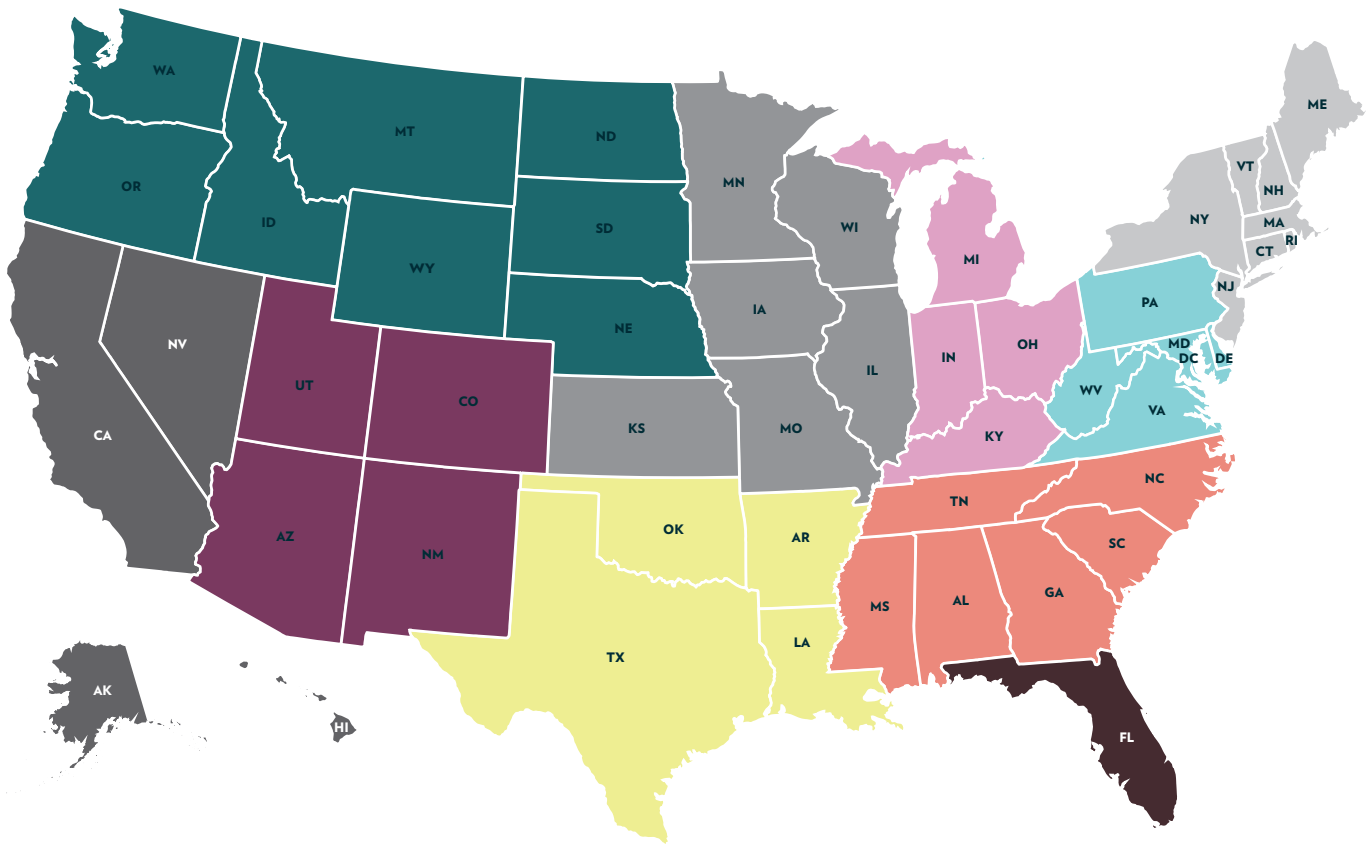

Sales Map

TREVOR TERRELL

Vice President - Sales

(630) 480-6367

tterrell@innovatoretfs.com

GRAHAM DAY

Vice President - Product & Research

(630) 283-6127

gday@innovatoretfs.com

REGIONAL SALES CONSULTANTS

- **HANK BOWEN**
  (630) 289-8949
  hbowen@innovatoretfs.com
  MI, OH, IN, KY
- **MIKE HICKERSON**
  (630) 923-7799
  mhickerson@innovatoretfs.com
  FL
- **JACK NUSSBAUM**
  (630) 923-7933
  jnussbaum@innovatoretfs.com
  UT, AZ, NM, CO
- **LUKE THORSON**
  (630) 534-2144
  lthorson@innovatoretfs.com
  IL, WI, MN, IA, MO, KS
- **GRANT COPPLE**
  (630) 517-5537
  gcopple@innovatoretfs.com
  WA, OR, ID, MT, WY, ND, SD, NE
- **GREG HOHENSTEIN**
  (630) 413-0025
  ghohenstein@innovatoretfs.com
  GA, SC, NC, TN, AL, MS
- **MIKE PIEROTTI**
  (630) 423-6933
  mpierotti@innovatoretfs.com
  PA, VA, MD, DE, WV, DC
- **JON DEMOSS**
  (630) 580-8964
  jdemoss@innovatoretfs.com
  NY, NJ, CT, RI, MA, VT, NH, ME
- **TREY MARTIN**
  (630) 580-8695
  tmartin@innovatoretfs.com
  CA, NV, AK, HI
- **AUSTIN SCHULTZ**
  (630) 517-0773
  aschultz@innovatoretfs.com
  TX, AR, LA, OK