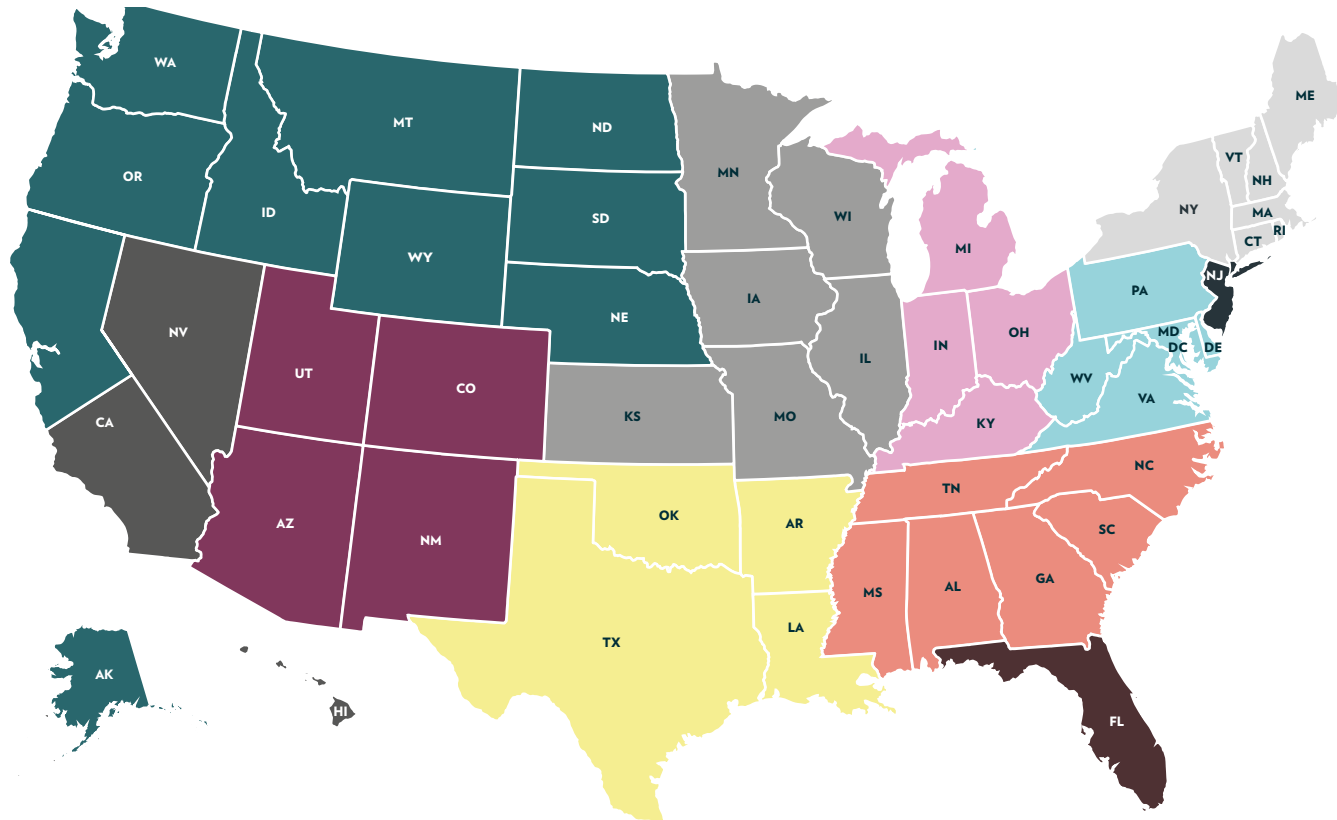

Sales Map

TREVOR TERRELL
Vice President - Sales
630-480-6367
tterrell@innovatoretfs.com

GRAHAM DAY
Vice President - Product & Research
630-283-6127
gday@innovatoretfs.com

External Sales Consultants

BEN BINGHAM
949-230-3794
bbingham@innovatoretfs.com
CA (south), NV, HI